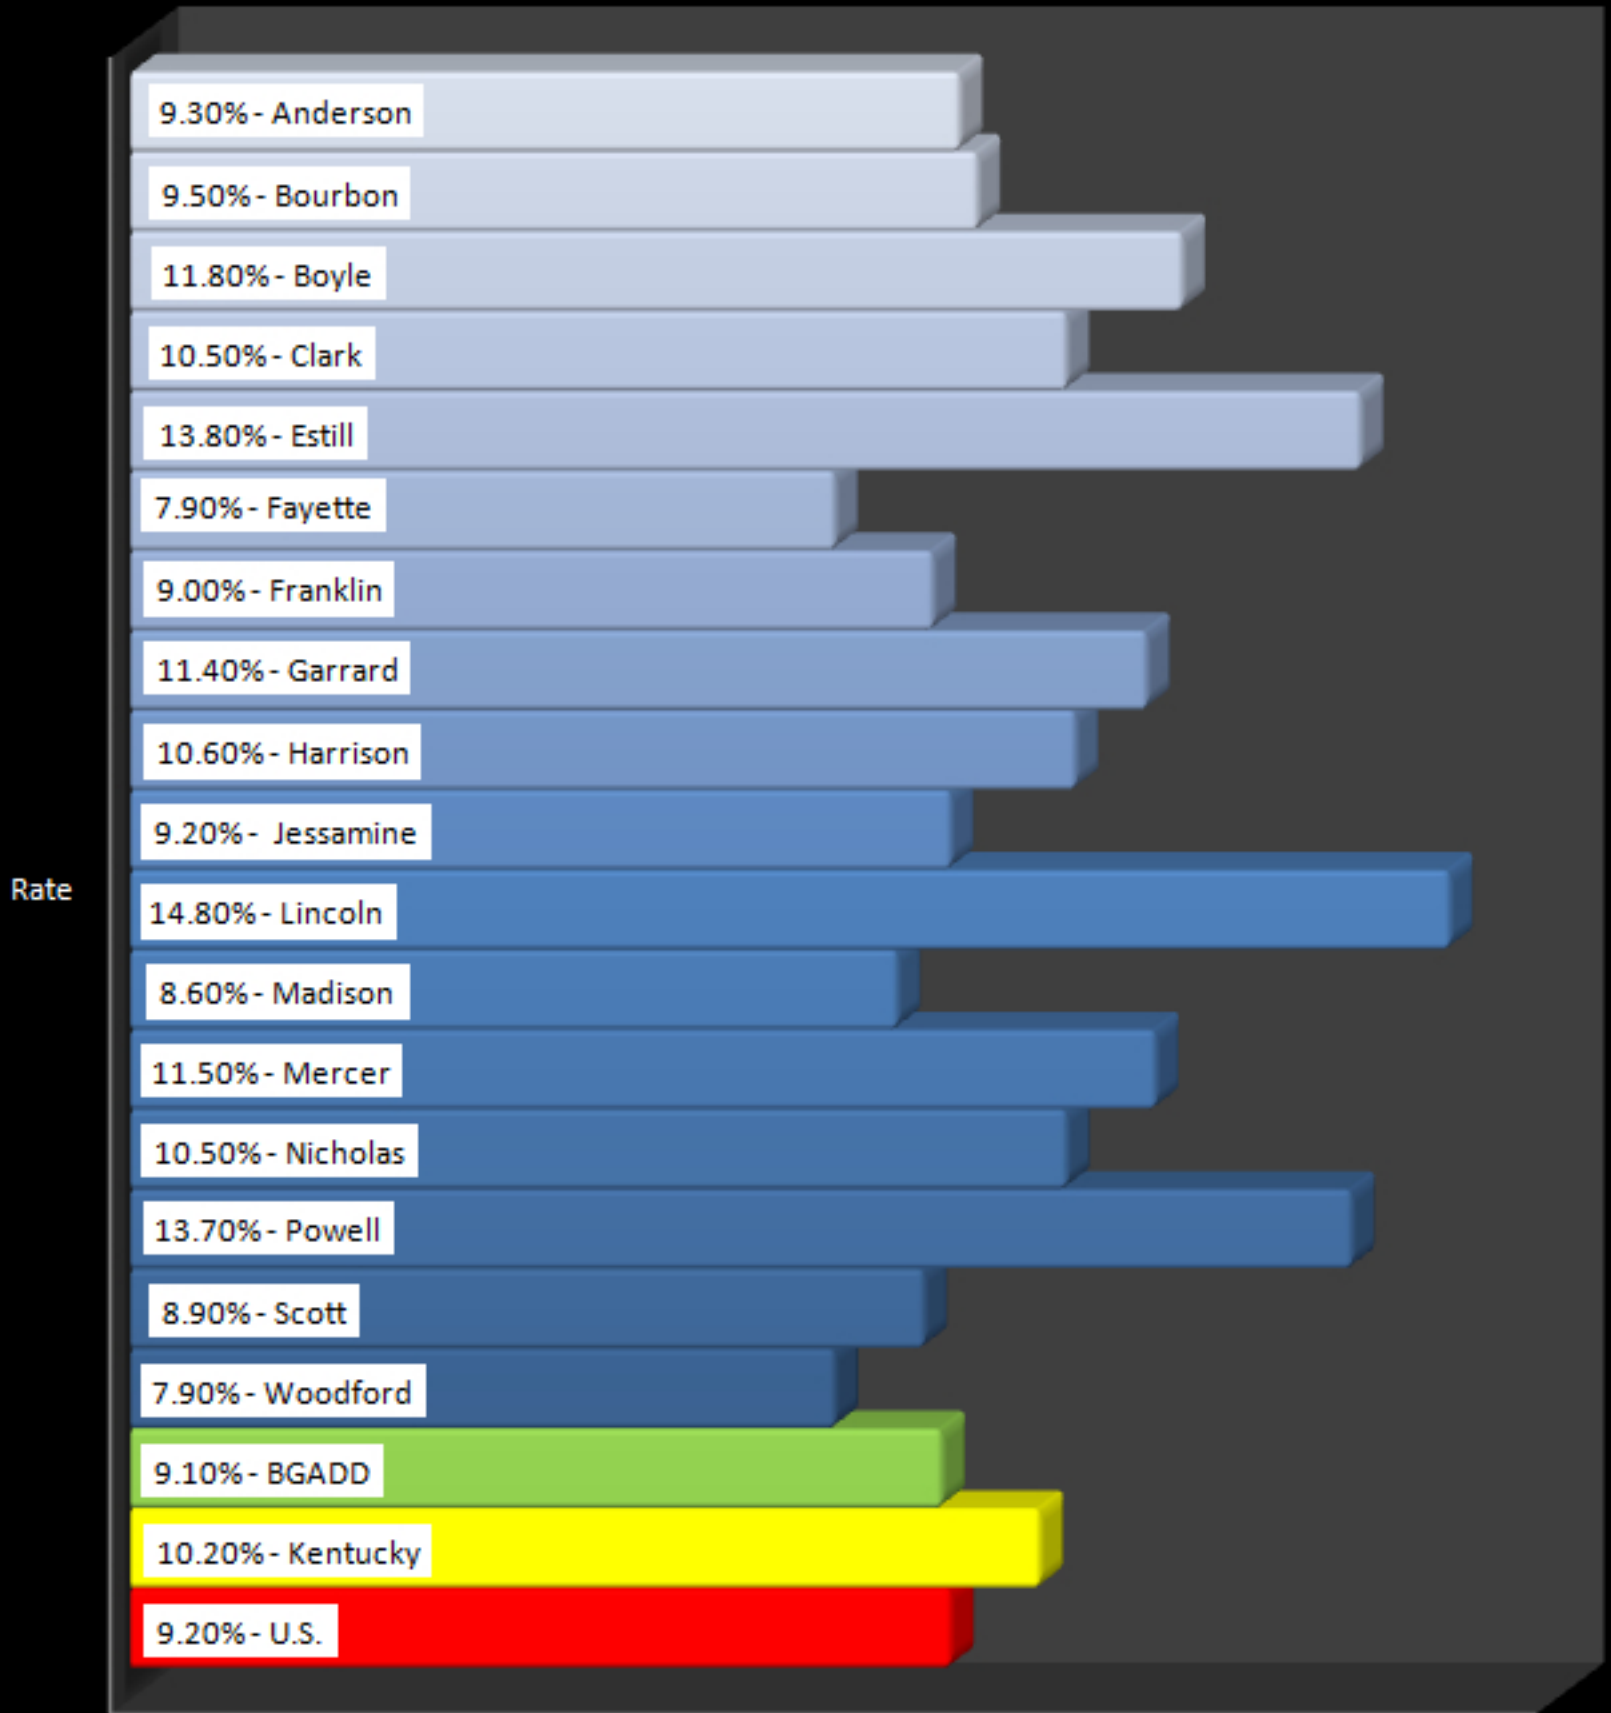

# Unemployment Rates March 2011

0.00% 2.00% 4.00% 6.00% 8.00% 10.00% 12.00% 14.00% 16.00%

Anderson Bourbon Boyle Clark Estill Fayette Franklin  
Garrard Harrison Jessamine Lincoln Madison Mercer Nicholas  
Powell Scott Woodford BGADD KY US