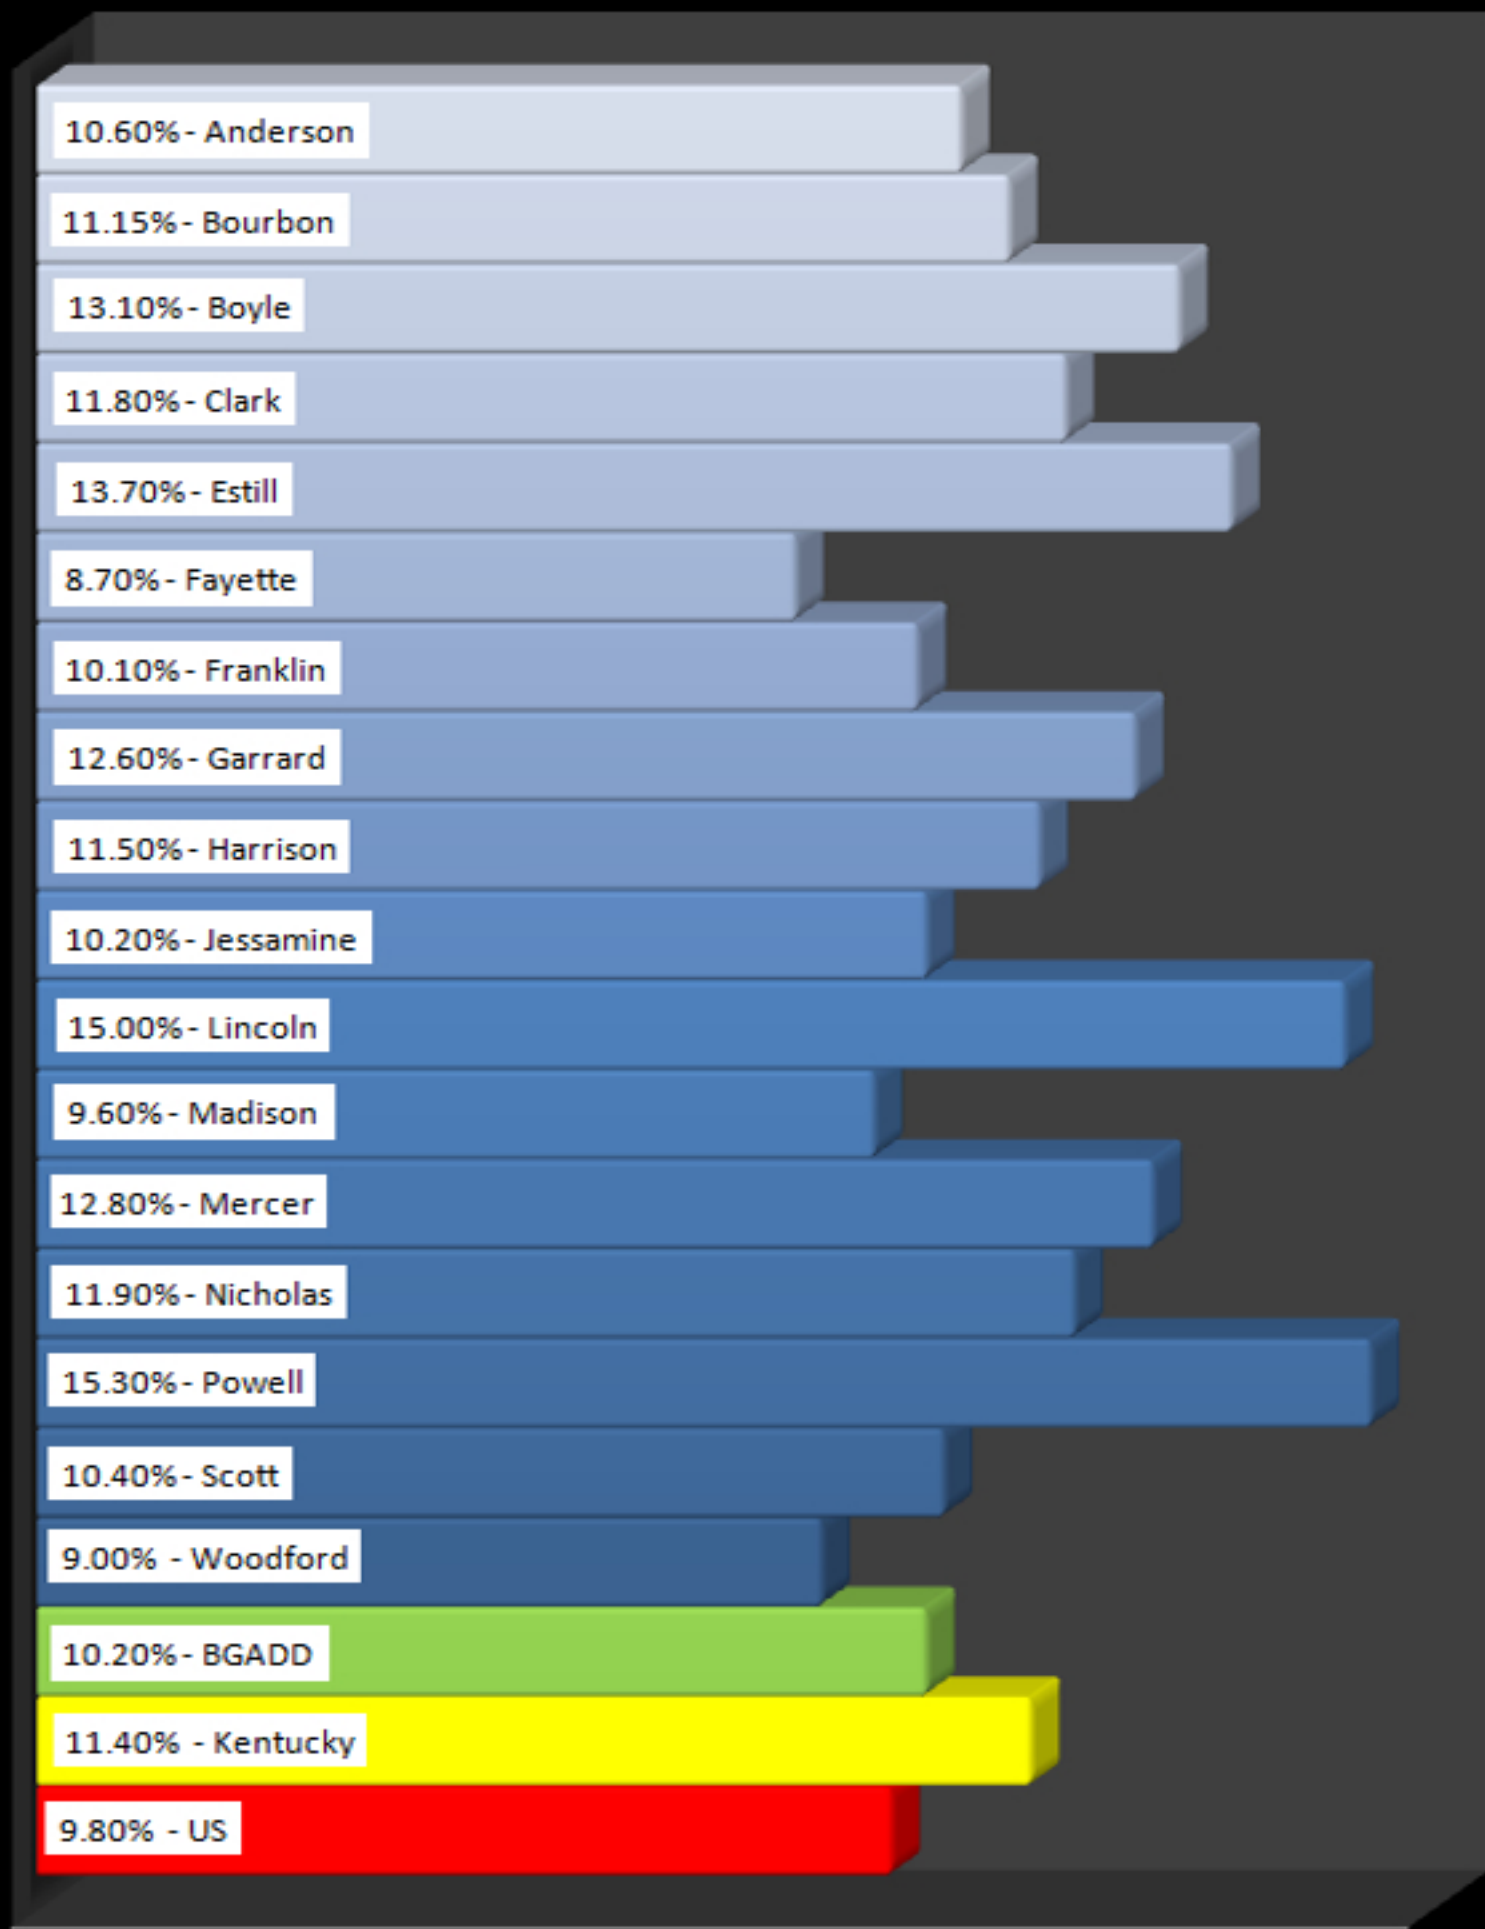

Unemployment Rate January 2011

0.00% 2.00% 4.00% 6.00% 8.00% 10.00% 12.00% 14.00% 16.00%

■ Anderson ■ Bourbon ■ Boyle ■ Clark ■ Estill ■ Fayette ■ Franklin